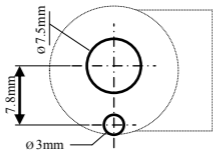

Drilling template for Potentiometer included with
Externally Adjustable PS3 Fan Controller

Light dotted lines
indicate the outline
of the body of the
pot.